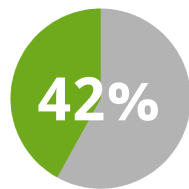

PROJECTS OCTOBER 4, 2017

Thailand - Coffee Seedlings

SUPPORT RAISED

THAILAND

GOAL

Seeking to raise \$12,600 to give coffee trees to 24 families in northern Thailand

SUMMARY

As a source of future income, this project will provide coffee trees to families in northern Thailand. Each families will receive 300 seedlings to get started along with the opportunity to attend training and workshops.

DESCRIPTION

The hill tribe villagers of northern Thailand do not receive development assistance from the government. As a result, the people struggle to generate income to purchase food and medicine and to educate their children.